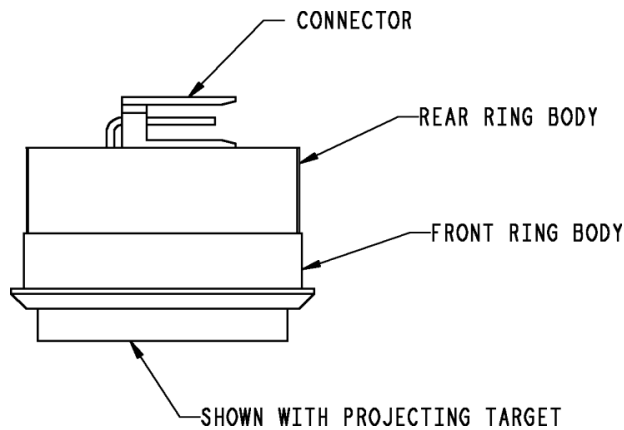

Flat Projecting Pushbuttons

32-AAA23500CH

TARGET PROFILE	HALO ILLUMINATION COLOR	TARGET FINISH	FRONT RING BODY COLOR	PART No.	REMARKS
Flat Projecting	Blue LED	BR7	Clear	AAA23500CH88	---
Flat Projecting	Blue LED	BR8	Clear	AAA23500CH89	---
Flat Projecting	Blue LED	SS4	Clear	AAA23500CH86	---
Flat Projecting	Blue LED	SS8	Clear	AAA23500CH87	---
Flat Projecting	Blue LED	BT	Clear	AAA23500CH103	---
Flat Projecting	Blue LED	SS4	Clear	AAA23500CH486	for 4-Wire Buttons
Flat Projecting	Blue LED	SS8	Clear	AAA23500CH487	for 4-Wire Buttons
Flat Projecting	Blue LED	BR7	Clear	AAA23500CH488	for 4-Wire Buttons
Flat Projecting	Blue LED	BR8	Clear	AAA23500CH489	for 4-Wire Buttons
Flat Projecting	Yellow-Green LED	BR7	Clear	AAA23500CH53	---
Flat Projecting	Yellow-Green LED	BR8	Clear	AAA23500CH54	---
Flat Projecting	Yellow-Green LED	SS4	Clear	AAA23500CH10	---
Flat Projecting	Yellow-Green LED	SS8	Clear	AAA23500CH11	---
Flat Projecting	Yellow-Green LED	SS4	Clear	AAA23500CH410	for 4-Wire Buttons
Flat Projecting	Yellow-Green LED	SS8	Clear	AAA23500CH411	for 4-Wire Buttons
Flat Projecting	Yellow-Green LED	BR7	Clear	AAA23500CH453	for 4-Wire Buttons
Flat Projecting	Yellow-Green LED	BR8	Clear	AAA23500CH454	for 4-Wire Buttons
Flat Projecting	Not Illuminated	BR7	Clear	AAA23500CH55	---
Flat Projecting	Not Illuminated	BR7	White Opaque	AAA23500CH57	---
Flat Projecting	Not Illuminated	BR8	Clear	AAA23500CH56	---
Flat Projecting	Not Illuminated	BR8	White Opaque	AAA23500CH58	---
Flat Projecting	Not Illuminated	SS4	Clear	AAA23500CH16	---
Flat Projecting	Not Illuminated	SS4	White Opaque	AAA23500CH21	---
Flat Projecting	Not Illuminated	SS8	Clear	AAA23500CH17	---

(Continued on next page)