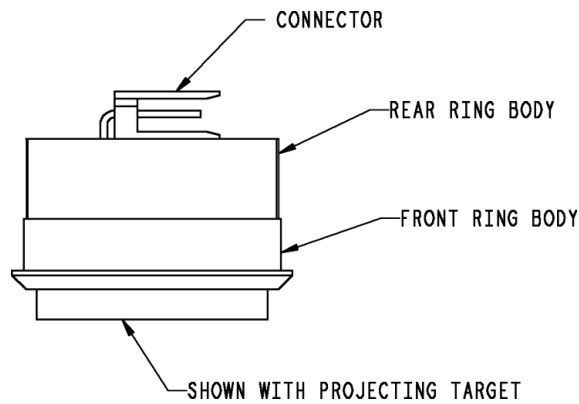

TARGET PROFILE	HALO ILLUMINATION COLOR	TARGET FINISH	FRONT RING BODY COLOR	PART No.	REMARKS
Flat Flush	Red	SS4	Clear	AAA23500CH498	24 Volt Button for ADA Phone w/ 5V LED
Flat Projecting	Red	SS4	Clear	AAA23500CH499	
Flat Flush	Red	SS8	Clear	AAA23500CH500	
Flat Projecting	Red	SS8	Clear	AAA23500CH501	
Flat Flush	Red	BT	Clear	AAA23500CH502	
Flat Projecting	Red	BT	Clear	AAA23500CH503	
Flat Flush	Red	BR8	Clear	AAA23500CH504	
Flat Projecting	Red	BR8	Clear	AAA23500CH505