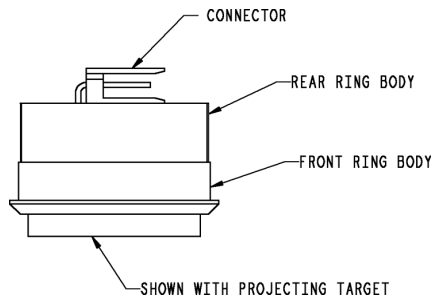

32-AAA23500CH

Flat Projecting Pushbuttons

TARGET PROFILE	HALO ILLUMINATION COLOR	TARGET FINISH	FRONT RING BODY COLOR	PART No.	REMARKS
Flat Projecting	Not Illuminated	SS8	White Opaque	AAA23500CH22	---
Flat Projecting	Not Illuminated	BT	Clear	AAA23500CH101	---
Flat Projecting	Not Illuminated	BT	Red	AAA23500CH105	---
Flat Projecting	Red LED	BR7	Clear	AAA23500CH51	---
Flat Projecting	Red LED	BR8	Clear	AAA23500CH52	---
Flat Projecting	Red LED	SS4	Clear	AAA23500CH5	---
Flat Projecting	Red LED	SS8	Clear	AAA23500CH6	---
Flat Projecting	Red LED	SS4	Clear	AAA23500CH405	for 4-Wire Buttons
Flat Projecting	Red LED	SS8	Clear	AAA23500CH406	for 4-Wire Buttons
Flat Projecting	Red LED	BR7	Clear	AAA23500CH451	for 4-Wire Buttons
Flat Projecting	Red LED	BR8	Clear	AAA23500CH452	for 4-Wire Buttons
Flat Projecting	True Green LED	SS4	Clear	AAA23500CH110	---
Flat Projecting	True Green LED	SS8	Clear	AAA23500CH111	---
Flat Projecting	True Green LED	BR7	Clear	AAA23500CH112	---
Flat Projecting	True Green LED	BR8	Clear	AAA23500CH113	---
Flat Projecting	True Green LED	SS4	Clear	AAA23500CH510	for 4-Wire Buttons
Flat Projecting	True Green LED	SS8	Clear	AAA23500CH511	for 4-Wire Buttons
Flat Projecting	True Green LED	BR7	Clear	AAA23500CH512	for 4-Wire Buttons
Flat Projecting	True Green LED	BR8	Clear	AAA23500CH513	for 4-Wire Buttons
Flat Projecting	White LED	White Plastic	SS8 (finish)	AAA23500CH73 AAA323EA1	for Calif.
Flat Projecting	White LED	BR7	Clear	AAA23500CH37	---
Flat Projecting	White LED	BR8	Clear	AAA23500CH38	---
Flat Projecting	White LED	SS4	Clear	AAA23500CH35	---
Flat Projecting	White LED	SS8	Clear	AAA23500CH36	---
Flat Projecting	White LED	BT	Clear	AAA23500CH99	---
Flat Projecting	White LED	SS4	Clear	AAA23500CH435	for 4-Wire Buttons
Flat Projecting	White LED	SS8	Clear	AAA23500CH436	for 4-Wire Buttons
Flat Projecting	White LED	BR7	Clear	AAA23500CH437	for 4-Wire Buttons
Flat Projecting	White LED	BR8	Clear	AAA23500CH438	for 4-Wire Buttons
Flat Projecting	White Illuminated Target w/ White Illuminated Halo	White Plastic	Clear	AAA23500CH473	for Calif. for 4-Wire Buttons