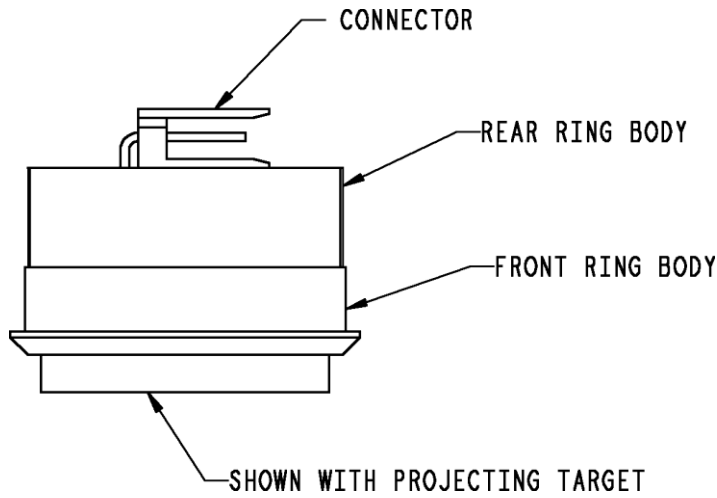

Concave Flush Pushbuttons

32-AAA23500CH

TARGET PROFILE	HALO ILLUMINATION COLOR	TARGET FINISH	FRONT RING BODY COLOR	PART No.	REMARKS
Concave Flush	Red LED	BR7	Clear	AAA23500CH59	---
Concave Flush	Red LED	BR8	Clear	AAA23500CH60	---
Concave Flush	Red LED	SS4	Clear	AAA23500CH7	---
Concave Flush	Red LED	SS8	Clear	AAA23500CH8	---
Concave Flush	Red LED	SS4	Clear	AAA23500CH407	for 4-Wire Buttons
Concave Flush	Red LED	SS8	Clear	AAA23500CH408	for 4-Wire Buttons
Concave Flush	Red LED	BR7	Clear	AAA23500CH459	for 4-Wire Buttons
Concave Flush	Red LED	BR8	Clear	AAA23500CH460	for 4-Wire Buttons
Concave Flush	True Green LED	SS4	Clear	AAA23500CH114	---
Concave Flush	True Green LED	SS8	Clear	AAA23500CH115	---
Concave Flush	True Green LED	BR7	Clear	AAA23500CH116	---
Concave Flush	True Green LED	BR8	Clear	AAA23500CH117	---
Concave Flush	White LED	BR7	Clear	AAA23500CH41	---
Concave Flush	White LED	BR8	Clear	AAA23500CH42	---
Concave Flush	White LED	SS4	Clear	AAA23500CH39	---
Concave Flush	White LED	SS8	Clear	AAA23500CH40	---
Concave Flush	White LED	SS4	Clear	AAA23500CH439	for 4-Wire Buttons
Concave Flush	White LED	SS8	Clear	AAA23500CH440	for 4-Wire Buttons
Concave Flush	White LED	BR7	Clear	AAA23500CH441	for 4-Wire Buttons
Concave Flush	White LED	BR8	Clear	AAA23500CH442	for 4-Wire Buttons