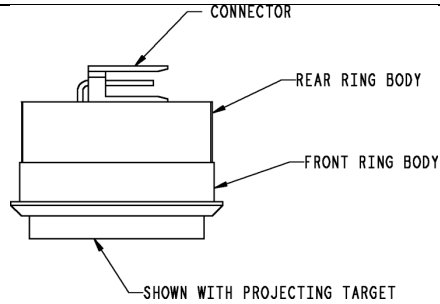

32-AAA23500CH

Flat Flush Pushbuttons

TARGET PROFILE	HALO ILLUMINATION COLOR	TARGET FINISH	FRONT RING BODY COLOR	PART No.	REMARKS
Flat Flush	Not illuminated	SS4	Red	AAA23500CH78	for ADA Phone
Flat Flush	Not Illuminated	SS8	Clear	AAA23500CH15	---
Flat Flush	Not illuminated	SS8	Red	AAA23500CH79	for ADA Phone
Flat Flush	Not Illuminated	BT	Clear	AAA23500CH100	---
Flat Flush	Not Illuminated	BT	Red	AAA23500CH104	---
Flat Flush	Not Illuminated	SS4	Clear	AAA23500CH402	for 4-Wire Buttons
Flat Flush	Red LED	BR7	Clear	AAA23500CH43	---
Flat Flush	Red LED	BR8	Clear	AAA23500CH44	---
Flat Flush	Red LED	SS4	Clear	AAA23500CH1	---
Flat Flush	Red LED	SS8	Clear	AAA23500CH4	---
Flat Flush	Red LED	SS4	Clear	AAA23500CH401	for 4-Wire Buttons
Flat Flush	Red LED	SS8	Clear	AAA23500CH404	for 4-Wire Buttons
Flat Flush	Red LED	BR7	Clear	AAA23500CH443	for 4-Wire Buttons
Flat Flush	Red LED	BR8	Clear	AAA23500CH444	for 4-Wire Buttons
Flat Flush	True Green LED	SS4	Clear	AAA23500CH106	---
Flat Flush	True Green LED	SS8	Clear	AAA23500CH107	---
Flat Flush	True Green LED	BR7	Clear	AAA23500CH108	---
Flat Flush	True Green LED	BR8	Clear	AAA23500CH109	---
Flat Flush	True Green LED	SS4	Clear	AAA23500CH506	for 4-Wire Buttons
Flat Flush	True Green LED	SS8	Clear	AAA23500CH507	for 4-Wire Buttons
Flat Flush	True Green LED	BR7	Clear	AAA23500CH508	for 4-Wire Buttons
Flat Flush	True Green LED	BR8	Clear	AAA23500CH509	for 4-Wire Buttons
Flat Flush	White LED	BR7	Clear	AAA23500CH33	---
Flat Flush	White LED	BR8	Clear	AAA23500CH34	---
Flat Flush	White LED	SS4	Clear	AAA23500CH31	---
Flat Flush	White LED	SS8	Clear	AAA23500CH32	---
Flat Flush	White LED	BT	Clear	AAA23500CH98	---
Flat Flush	White LED	SS4	Clear	AAA23500CH431	for 4-Wire Buttons
Flat Flush	White LED	SS8	Clear	AAA23500CH432	for 4-Wire Buttons
Flat Flush	White LED	BR7	Clear	AAA23500CH433	for 4-Wire Buttons
Flat Flush	White LED	BR8	Clear	AAA23500CH434	for 4-Wire Buttons
Flat Flush	Not illuminated	SS4	Red	AAA23500CH74 AAA23500CH78	for ADA Phone
Flat Flush	Not illuminated	SS8	Red	AAA23500CH75 AAA23500CH79	for ADA Phone
Flat Flush	Not illuminated	BR7	Red	AAA23500CH76 AAA23500CH80	for ADA Phone
Flat Flush	Not illuminated	BR8	Red	AAA23500CH77 AAA23500CH81	for ADA Phone