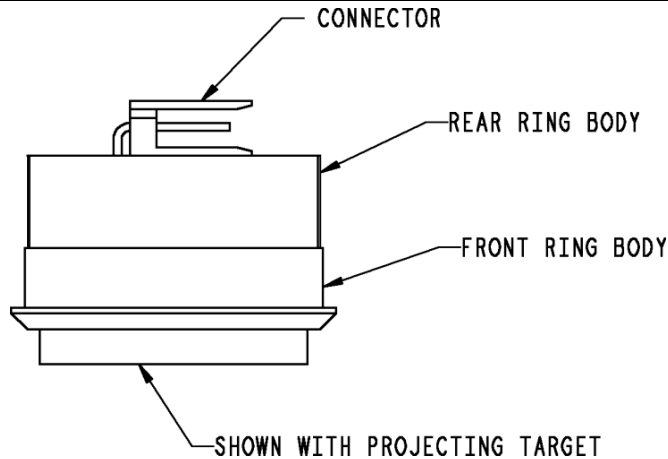

32-AAA23500CH

Concave Projecting Pushbuttons

TARGET PROFILE	HALO ILLUMINATION COLOR	TARGET FINISH	FRONT RING BODY COLOR	PART No.	REMARKS
Concave Projecting	Blue LED	BR7	Clear	AAA23500CH96	---
Concave Projecting	Blue LED	BR8	Clear	AAA23500CH97	---
Concave Projecting	Blue LED	SS4	Clear	AAA23500CH94	---
Concave Projecting	Blue LED	SS8	Clear	AAA23500CH95	---
Concave Projecting	Blue LED	SS4	Clear	AAA23500CH494	for 4-Wire Buttons
Concave Projecting	Blue LED	SS8	Clear	AAA23500CH495	for 4-Wire Buttons
Concave Projecting	Blue LED	BR7	Clear	AAA23500CH496	for 4-Wire Buttons
Concave Projecting	Blue LED	BR8	Clear	AAA23500CH497	for 4-Wire Buttons
Concave Projecting	Yellow-Green LED	BR7	Clear	AAA23500CH69	---
Concave Projecting	Yellow-Green LED	BR8	Clear	AAA23500CH70	---
Concave Projecting	Yellow-Green LED	SS4	Clear	AAA23500CH27	---
Concave Projecting	Yellow-Green LED	SS8	Clear	AAA23500CH28	---
Concave Projecting	Yellow-Green LED	SS4	Clear	AAA23500CH427	for 4-Wire Buttons
Concave Projecting	Yellow-Green LED	SS8	Clear	AAA23500CH428	for 4-Wire Buttons
Concave Projecting	Yellow-Green LED	BR7	Clear	AAA23500CH469	for 4-Wire Buttons
Concave Projecting	Yellow-Green LED	BR8	Clear	AAA23500CH470	for 4-Wire Buttons
Concave Projecting	Not Illuminated	BR7	Clear	AAA23500CH71	---
Concave Projecting	Not Illuminated	BR8	Clear	AAA23500CH72	---
Concave Projecting	Not Illuminated	SS4	Clear	AAA23500CH29	---
Concave Projecting	Not Illuminated	SS8	Clear	AAA23500CH30	---
Concave Projecting	Red LED	BR7	Clear	AAA23500CH67	---
Concave Projecting	Red LED	BR8	Clear	AAA23500CH68	---
Concave Projecting	Red LED	SS4	Clear	AAA23500CH25	---
Concave Projecting	Red LED	SS8	Clear	AAA23500CH26	---
Concave Projecting	Red LED	SS4	Clear	AAA23500CH425	for 4-Wire Buttons
Concave Projecting	Red LED	SS8	Clear	AAA23500CH426	for 4-Wire Buttons
Concave Projecting	Red LED	BR7	Clear	AAA23500CH467	for 4-Wire Buttons
Concave Projecting	Red LED	BR8	Clear	AAA23500CH468	for 4-Wire Buttons
Concave Projecting	True Green LED	SS4	Clear	AAA23500CH118	---
Concave Projecting	True Green LED	SS8	Clear	AAA23500CH119	---
Concave Projecting	True Green LED	BR7	Clear	AAA23500CH120	---
Concave Projecting	True Green LED	BR8	Clear	AAA23500CH121	---